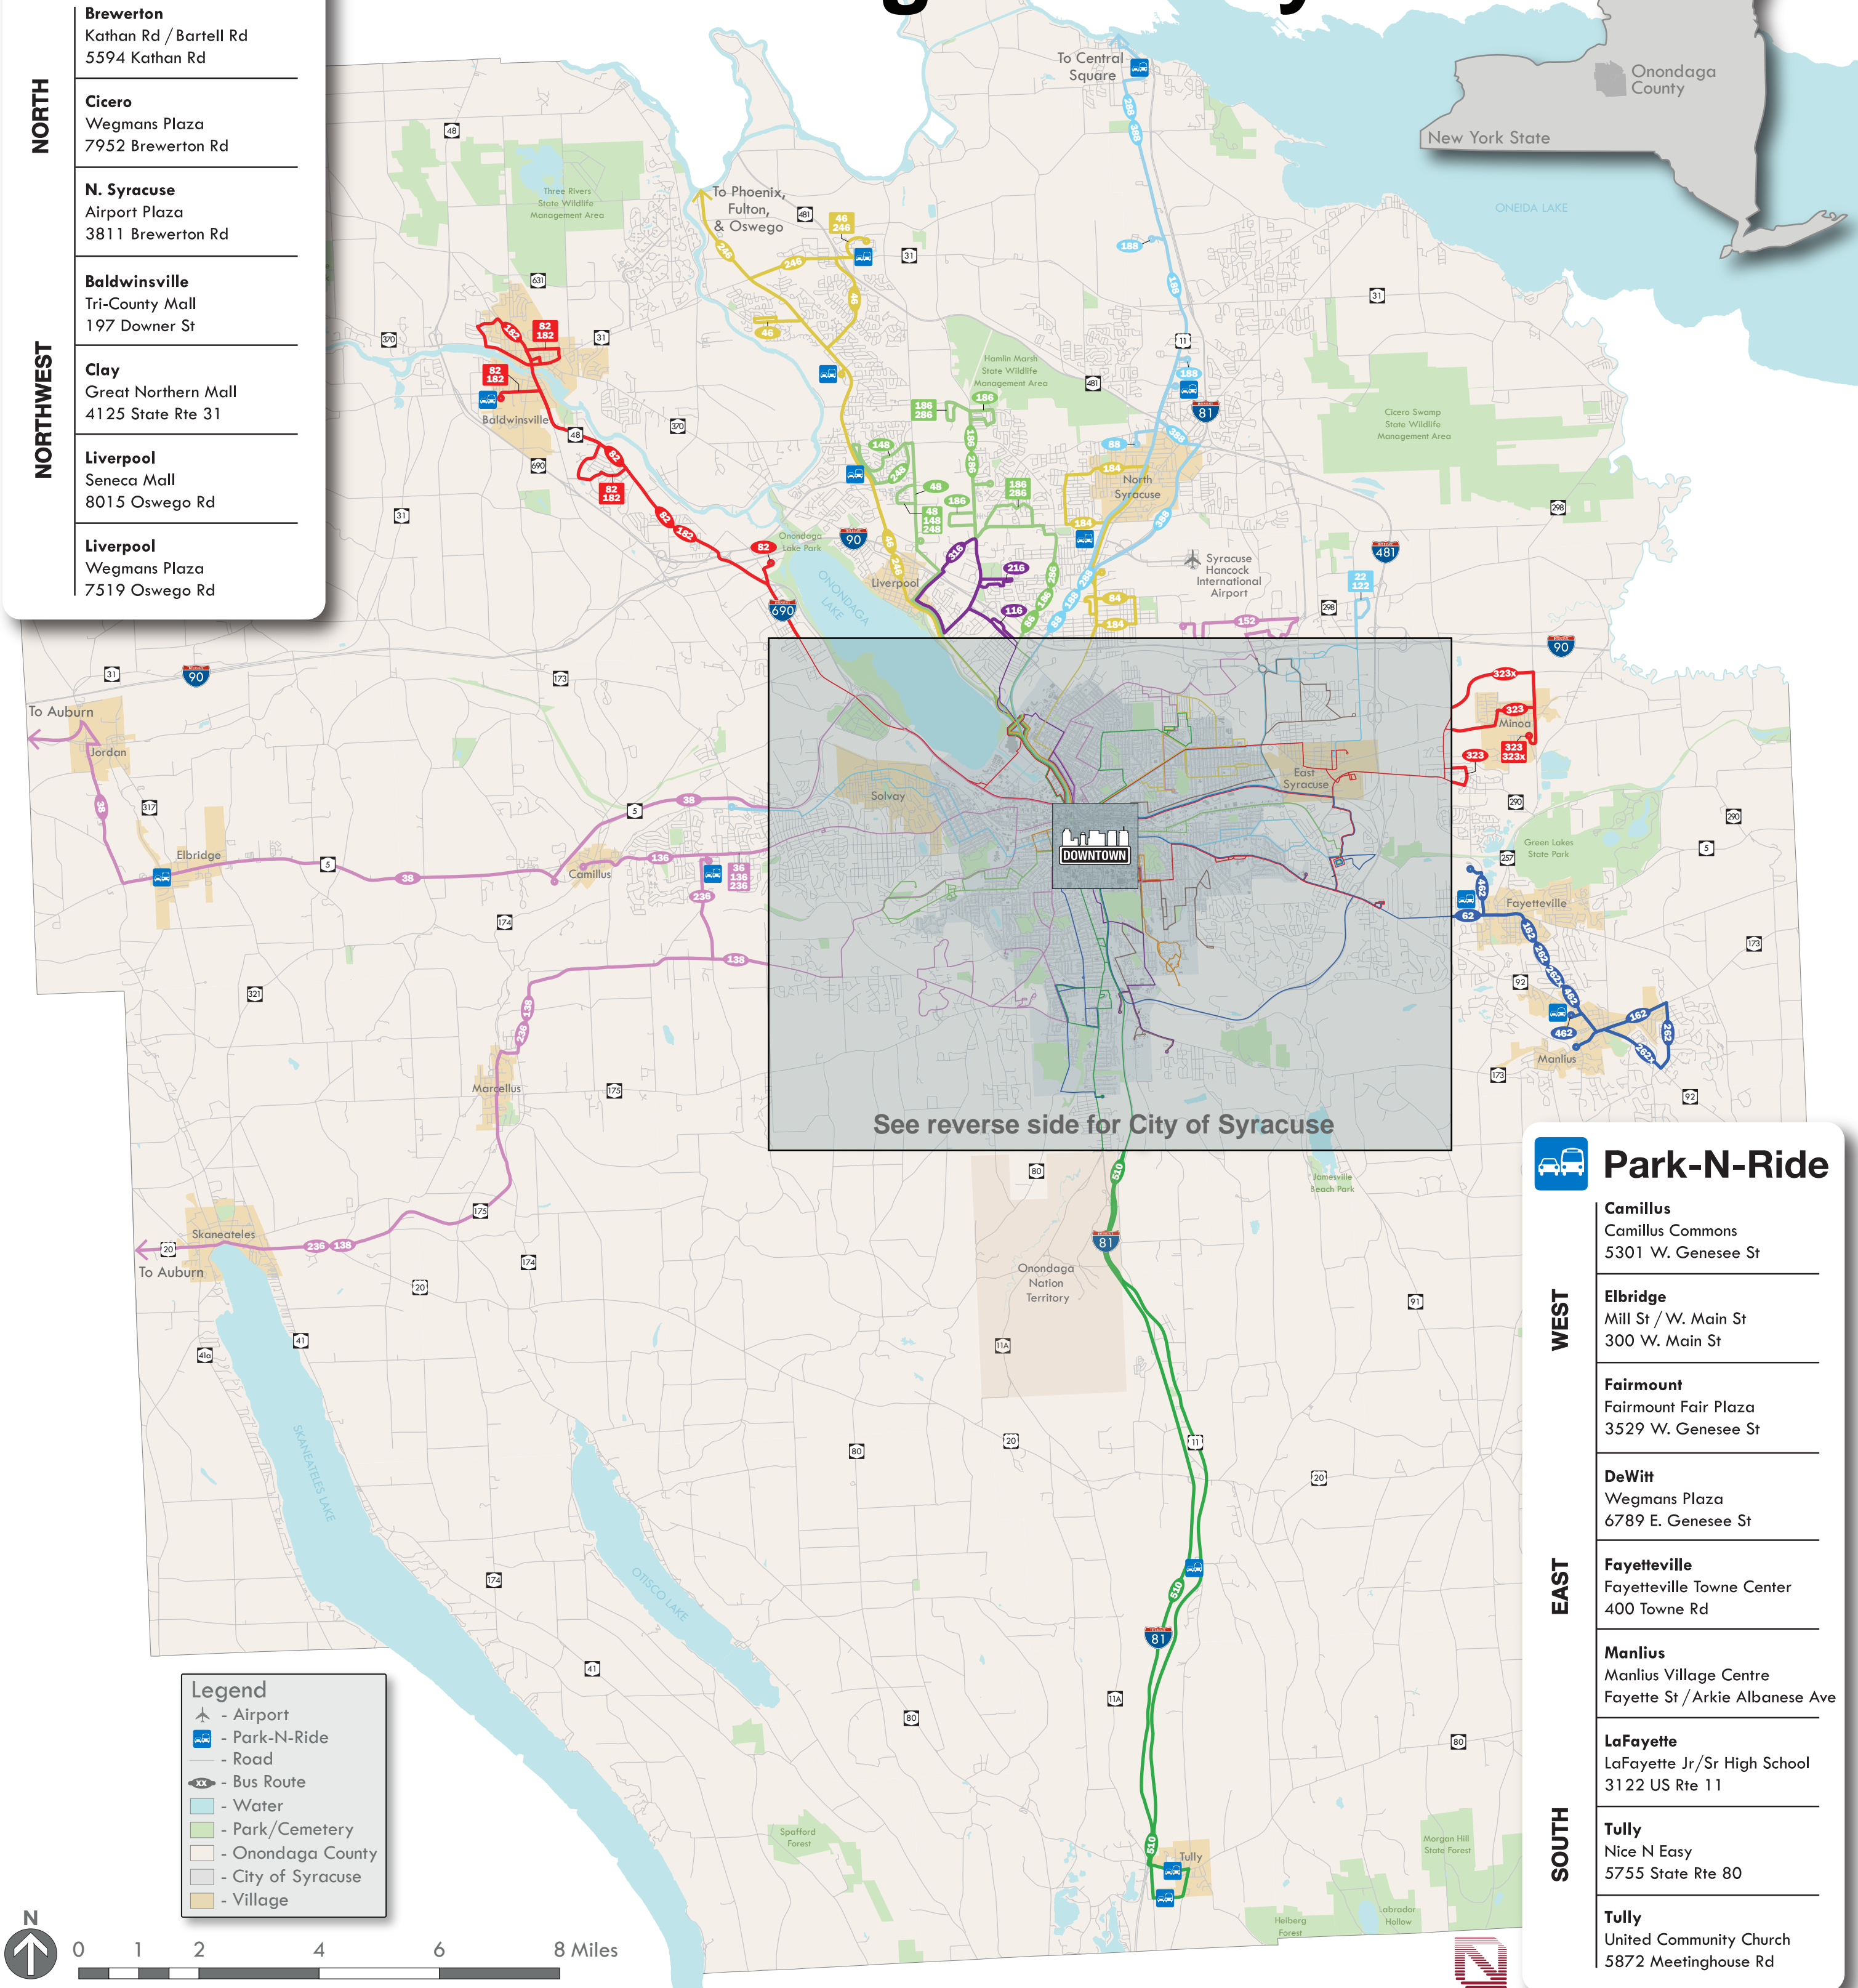

Centro Transit Hub

Located in the heart of Downtown Syracuse, the Centro Transit Hub serves as the main transfer location for Centro's Syracuse bus system, as well as a connection point to Centro's Auburn and Oswego bus services. Many routes continue through Downtown, providing cross-town suburb-to-suburb service without the need to transfer buses. In some cases, however, riders must transfer from one bus route to another to complete a one-way trip.

Liverpool
Seneca Mall
8015 Oswego Rd

Liverpool
Wegmans Plaza
7519 Oswego Rd

Onondaga County

This map does not include all route deviations. Please see individual route schedules at www.centro.org for more details. Routes current as of 10.20.2014