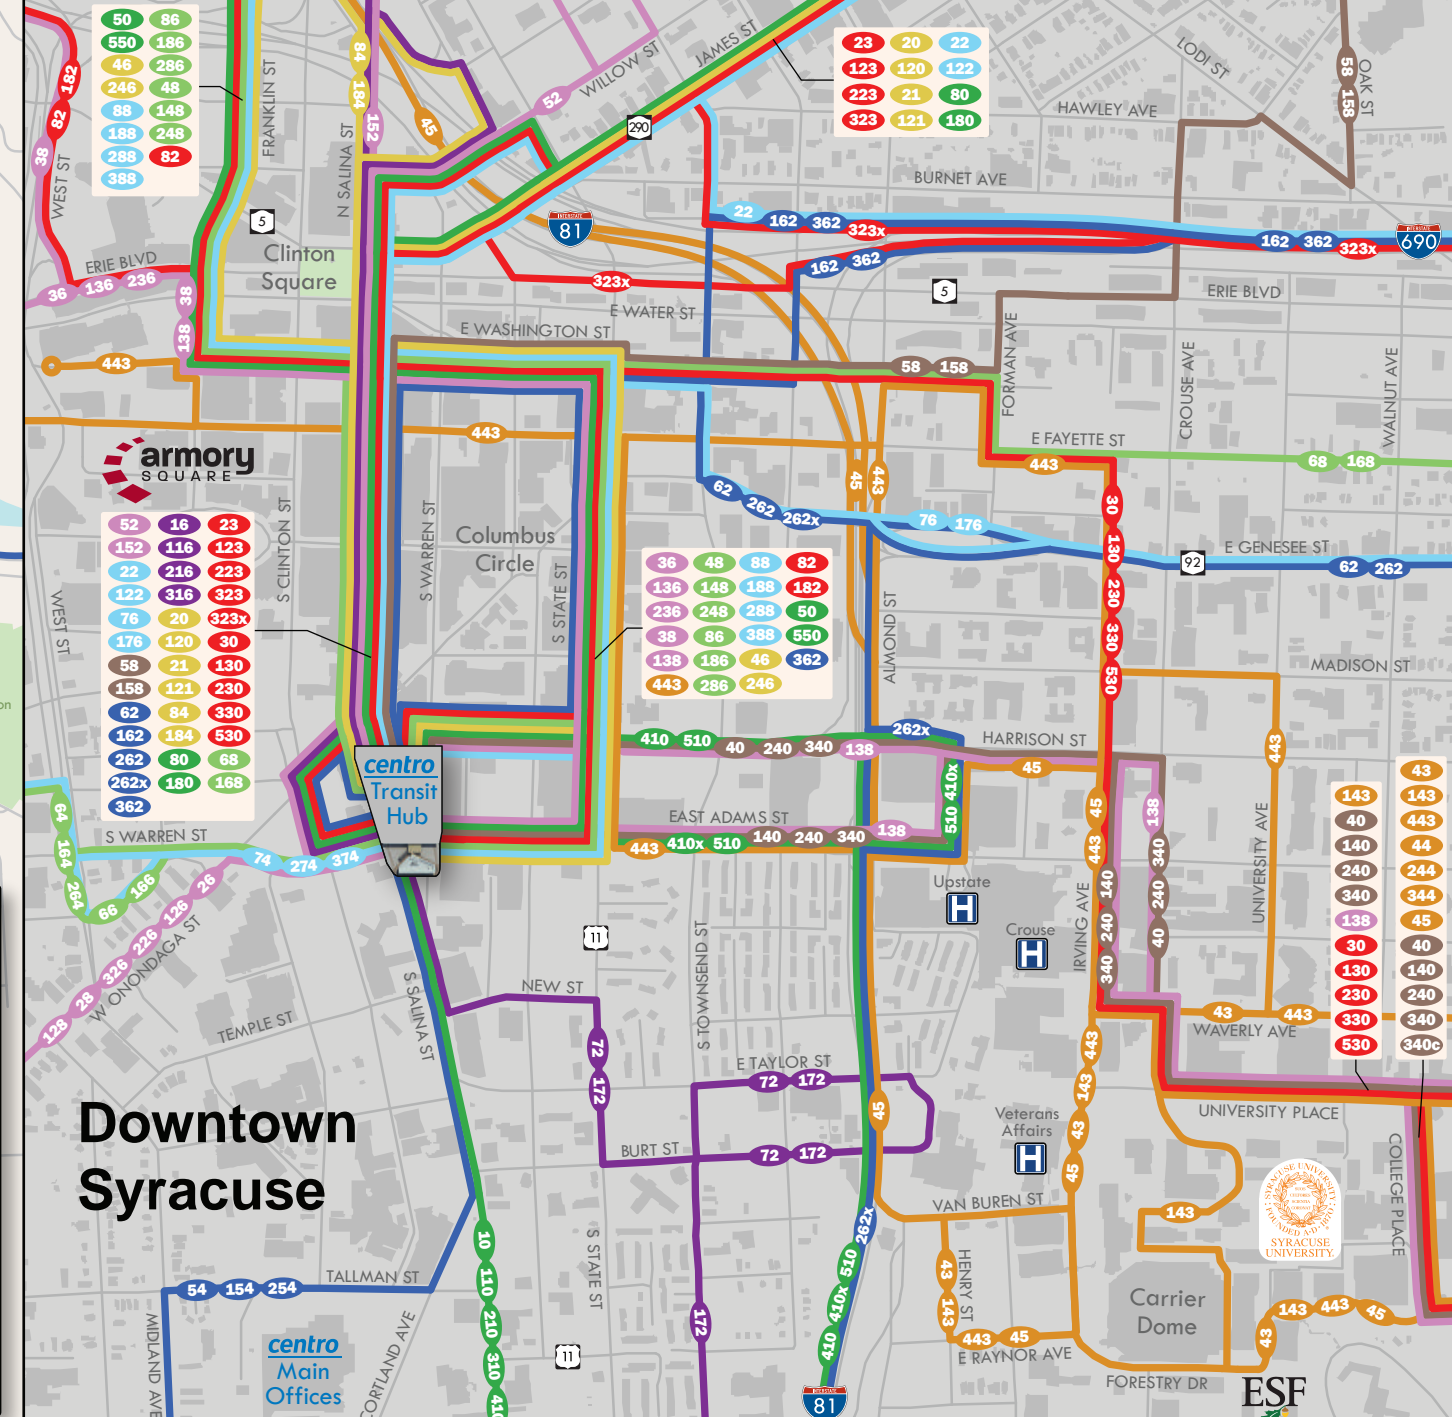

Bus Tracker

Real-Time Transit Information
 Bus Tracker provides customers up-to-the-minute bus arrival times and GPS bus locator capabilities. Customers can also set bus locator alerts and sign up to receive route notifications via email or SMS messaging on mobile devices.

Legend

- Centro Hub
- Regional Transportation Center
- Park-N-Ride
- Hospital
- Road
- Bus Route
- Water
- Park/Cemetery
- Onondaga County
- City of Syracuse
- Village

Downtown Syracuse

centro Main Offices

Welcome to Centro

The Central New York Regional Transportation Authority (Centro) provides safe, convenient, and reliable public transportation services throughout Central New York, seven days a week. Centro connects residential areas with the region's most significant employment districts, shopping centers, educational and medical facilities, and entertainment venues throughout Onondaga, Oswego, Cayuga, and Oneida counties.

Centro Transit Hub

Located in the heart of Downtown Syracuse, the Centro Transit Hub serves as the main transfer location for Centro's Syracuse bus system, as well as a connection point to Centro's Auburn and Oswego bus services. Many routes continue through Downtown, providing cross-town suburb-to-suburb service without the need to transfer buses. In some cases, however, riders must transfer from one bus route to another to complete a one-way trip.